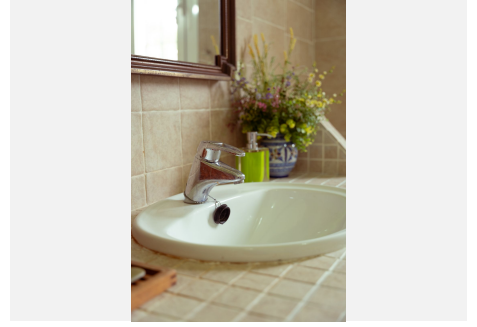

IDILIQ

ESTATES