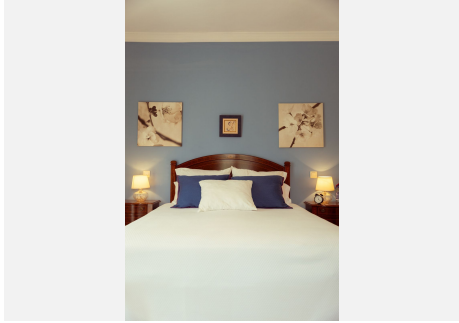

IDILIQ

ESTATES