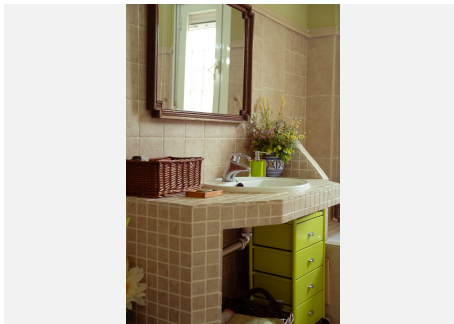

IDILIQ

ESTATES