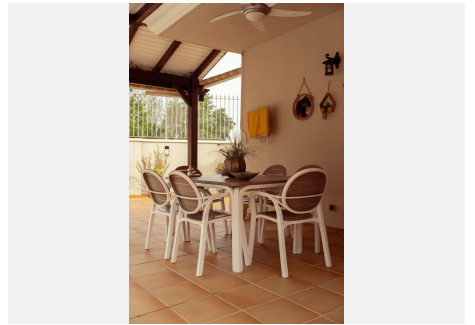

IDILIQ

ESTATES