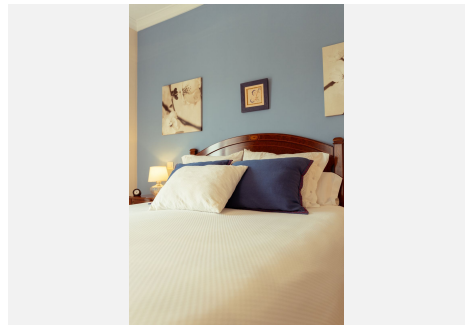

IDILIQ

ESTATES