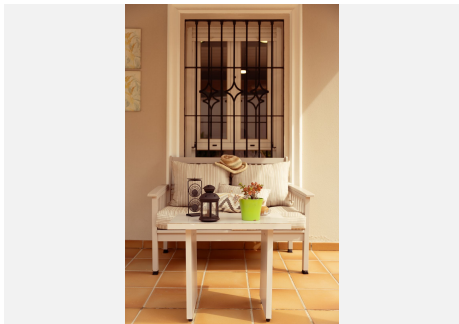

IDILIQ

ESTATES