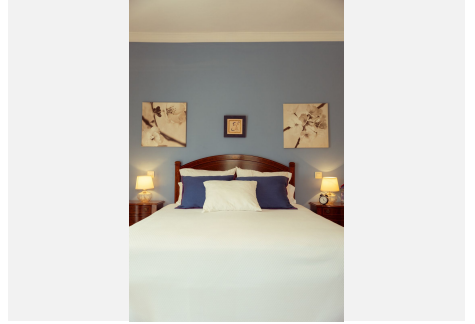

IDILIQ

ESTATES