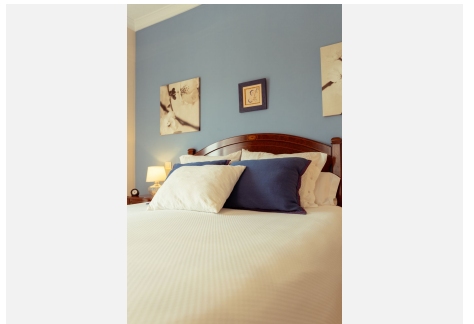

IDILIQ

ESTATES