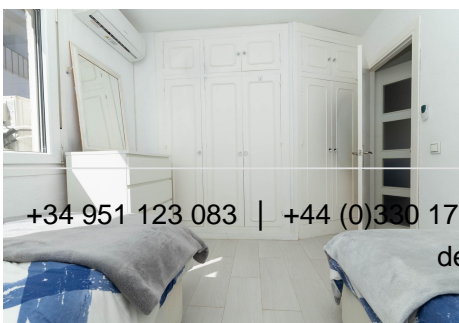

- ? Top-floor apartment – enhanced privacy
- ? 2 well-distributed bedrooms
- ? Private terrace with open views
- ? Bright and airy throughout
- ? Private parking space included
- ? Communal swimming pool
- ? Well-maintained residential community

Lifestyle & Location

The property is ideally located, offering a perfect balance between tranquility and accessibility.

Situated directly opposite one of the most well-known tennis and padel clubs in the area, it is ideal for those who enjoy an active, outdoor lifestyle.

- ? Tennis and padel club just steps away
- ? Short drive to the beach
- ? Close to restaurants, supermarkets and amenities
- ? Easy access to main roads

Whether you are looking for:

- A comfortable permanent residence
- A holiday home with outdoor space
- Or a smart investment with strong rental potential

This property offers an excellent opportunity to enjoy the Costa del Sol lifestyle with light, views and convenience.

A home that combines privacy, outdoor living and location — all in one.