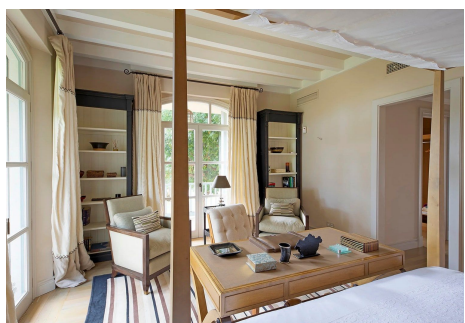

IDILIQ

ESTATES