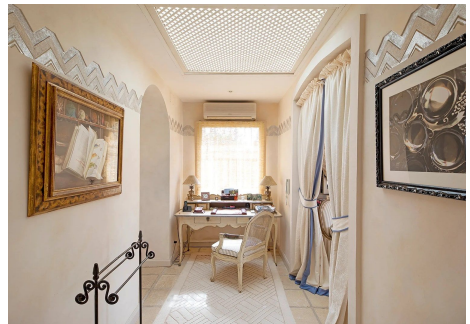

Inside the main house, a majestic double-height foyer with antique doors leads to spacious, character-filled areas. The main living room features multiple sitting areas and is decorated with stone columns and fireplaces, and large windows that frame views of the garden and pool. The dining room and the spacious kitchen, with a separate breakfast area, create a warm and welcoming environment both for daily life and for entertaining guests.

The guest wing offers five comfortable bedrooms, including a charming suite with its own living room, a spacious bathroom, dressing room, and access to a terrace overlooking the gardens.

The main residence is complemented by two carefully designed annexes. One of them has two en-suite bedrooms with a small kitchen, situated above a spacious garage, ideal for guests. The second houses a spectacular double-height games/billiard room with a fireplace, a fully equipped gym with its own kitchen, and a cozy gallery-like room, perfect for family evenings.

# IDILIQ

ESTATES

The property is completed with a separate apartment for staff, which includes a living room, open kitchen, bathroom, and bedroom.

A residence conceived for those who value space, serenity, and the privilege of living on one of the world's most exclusive golf courses.