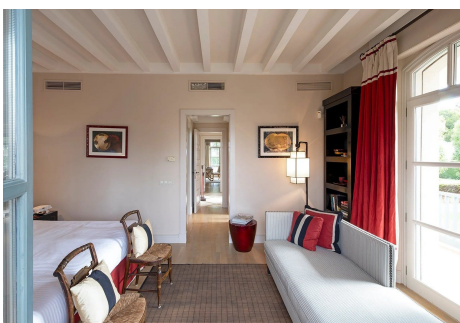

IDILIQ

ESTATES