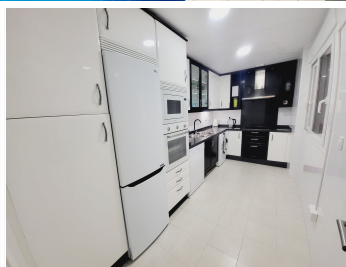

IDILIQ

ESTATES

R4981519

Miraflores

REF# R4981519 395.000 €

BEDS

2

BATHS

2

BUILT

131 m²

TERRACE

22 m²

SUPERB HIGH QUALITY AND EXTREMELY SPACIOUS TWO BEDROOM APARTMENT LOCATED IN A MUCH SOUGHT-AFTER COMMUNITY IN MIRAFLORES THAT DIRECTLY OVERLOOKS MIRAFLORES GOLF COURSE. OCCUPYING A PRIME POSITION, THE PROPERTY HAS A GOOD SIZE SUNNY TERRACE, WITH GLASS CURTAINS, WHICH ENJOYS OPEN VIEWS TO MIRAFLORES GOLF. THE APARTMENT ITSELF HAS BEEN FINISHED TO VERY HIGH STANDARDS THROUGHOUT WITH UPVC DOUBLE GLAZING, CREAM MARBLE FLOORING AND MARBLE BATHROOMS, ELECTRIC WINDOW BLINDS AND HOT AND COLD AIR-CONDITIONING.

THE PROPERTY BRIEFLY COMPRISES: ENTRANCE HALLWAY WITH FITTED WARDROBE, LUXURY INDEPENDENT KITCHEN WITH GRANITE WORKTOPS, EXTREMELY SPACIOUS OPEN PLAN LOUNGE AND DINING AREA, DOUBLE GUEST BEDROOM WITH FITTED ROBES, GUEST SHOWER ROOM WITH WALK-IN SHOWER, IMPRESSIVE MASTER SUITE WITH AMPLE FITTED ROBES AND EN-SUITE BATHROOM THAT ALSO HAS A WALK-IN SHOWER. THE LARGE TERRACE CAN BE ACCESSED FROM TWO PATIO DOOR ENTRANCES FROM THE LOUNGE AS WELL AS FROM PATIO DOORS OFF THE SECOND BEDROOM. IT HAS THE BENEFIT OF GLASS CURTAINS THAT ALLOW THE TERRACE TO BE USED AS A CONSERVATORY OR HAVE IT COMPLETELY OPEN.

+34 951 123 083 | +44 (0)330 179 8687 | info@idiliqestates.com Local 28, Edificio D, Centro de Negocios Puerta

de Banús, N-340, Km 175, 29660 Nueva Andlucia