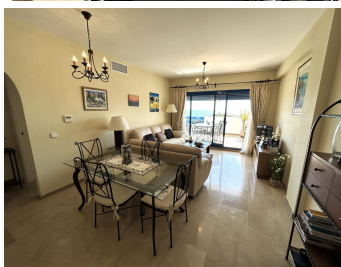

IDILIQ

ESTATES

R4993984

📍 La Duquesa

REF# R4993984 270.000 €

BEDS

2

BATHS

2

BUILT

75 m²

TERRACE

20 m²

A very popular development on the Duquesa hillside. Close by is Monte Duquesa, a delightful square with several bars and restaurants. A little further is the picturesque marina of La Duquesa. A short walk from La Duquesa along the promenade leads to the busy village of Sabinillas on one side and the traditional village of Castillo on the other. Sabinillas has a selection of shops, supermarkets, banks, tapas bars and restaurants. Castillo is famous for its Moorish castle and a wide selection of fish restaurants.

This is a super family resort with among other things, the use of 3 swimming pools, padel tennis court, expansive gardens, a BBQ area and 24 hour security.

The front door is conveniently close to the lift.

The entrance hall leads to a large bright open plan kitchen and living room. The fully fitted and equipped kitchen has been tastefully updated to a high standard. There is also a very useful independent utility room. The kitchen looks over the large living area which enjoys beautiful views.

A lobby leads to the sleeping accommodation which consists of 2 double bedrooms with fitted wardrobes. The main bedroom has a full ensuite bathroom and direct access to the terrace. The second bedroom is

+34 951 123 083 | +44 (0)330 179 8687 | info@idiliqestates.com Local 28, Edificio D, Centro de Negocios Puerta de Banús, N-340, Km 175, 29660 Nueva Andalucía