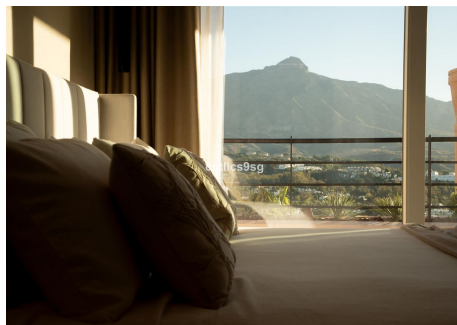

IDILIQ

ESTATES