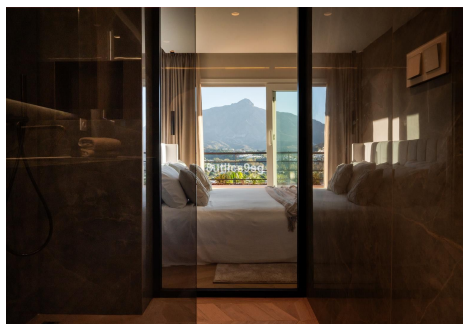

IDILIQ

ESTATES