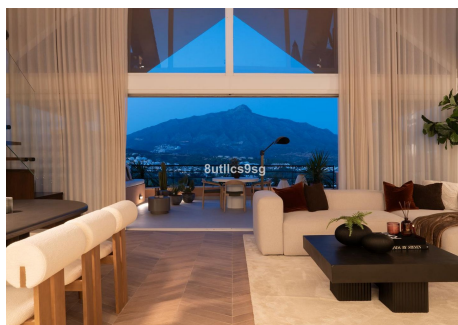

IDILIQ

ESTATES