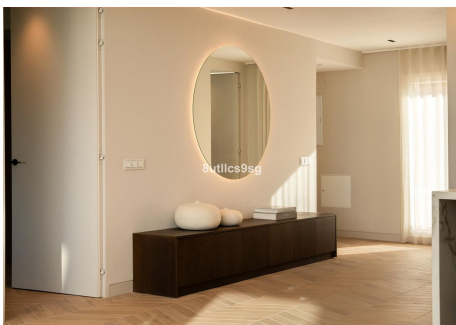

IDILIQ

ESTATES