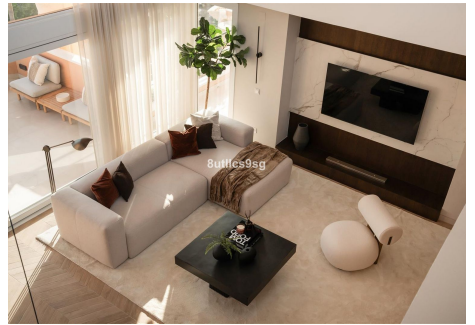

IDILIQ

ESTATES

property has recently been renovated and refurbished.

Magna Marbella is a gated urbanisation renowned for its proximity to amenities, golf courses, and the coast. The location offers convenient access to Puerto Banús, Marbella Centre, Estepona, and local schools, making it ideal for both leisure and everyday living. Residents benefit from being close to the beach, golf, town, and port, all within a short drive, while enjoying the tranquillity and security of a prestigious community.