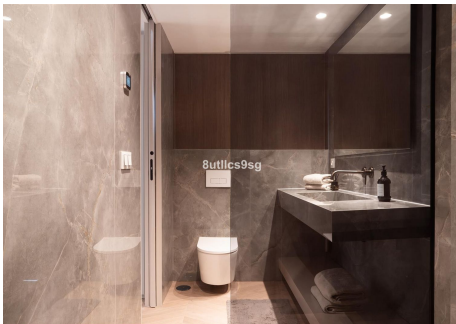

IDILIQ

ESTATES