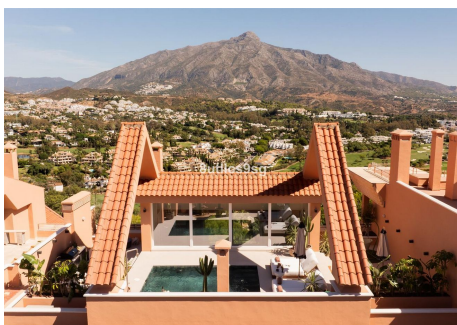

IDILIQ

ESTATES