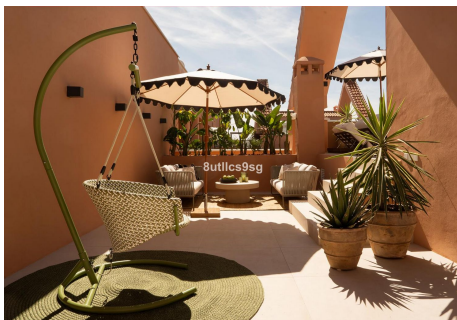

IDILIQ

ESTATES