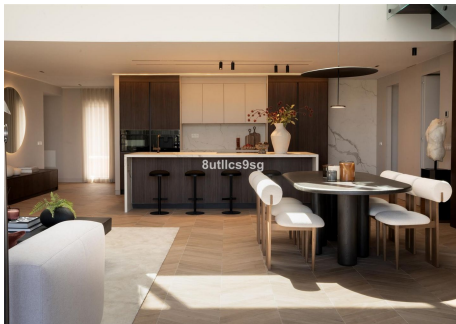

IDILIQ

ESTATES

property has recently been renovated and refurbished.

Magna Marbella is a gated urbanisation renowned for its proximity to amenities, golf courses, and the coast. The location offers convenient access to Puerto Banús, Marbella Centre, Estepona, and local schools, making it ideal for both leisure and everyday living. Residents benefit from being close to the beach, golf, town, and port, all within a short drive, while enjoying the tranquillity and security of a prestigious community.