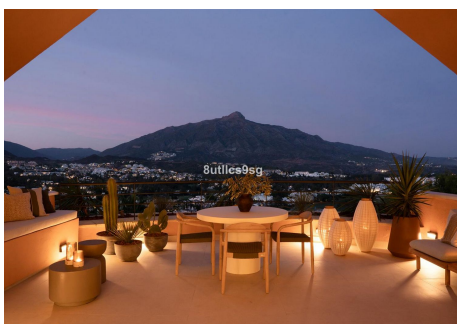

IDILIQ

ESTATES