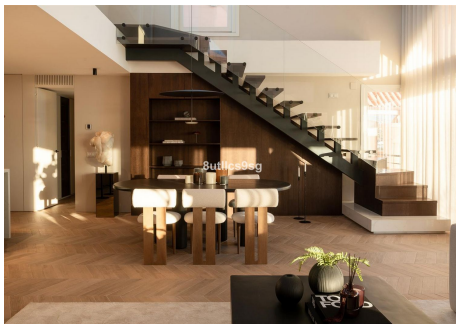

IDILIQ

ESTATES

property has recently been renovated and refurbished.

Magna Marbella is a gated urbanisation renowned for its proximity to amenities, golf courses, and the coast. The location offers convenient access to Puerto Banús, Marbella Centre, Estepona, and local schools, making it ideal for both leisure and everyday living. Residents benefit from being close to the beach, golf, town, and port, all within a short drive, while enjoying the tranquillity and security of a prestigious community.