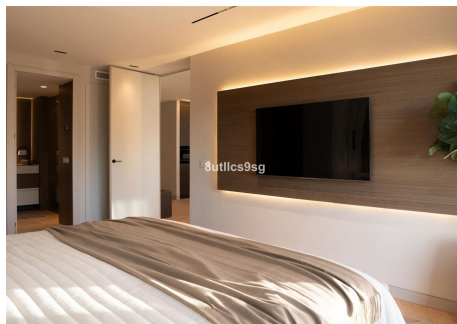

IDILIQ

ESTATES