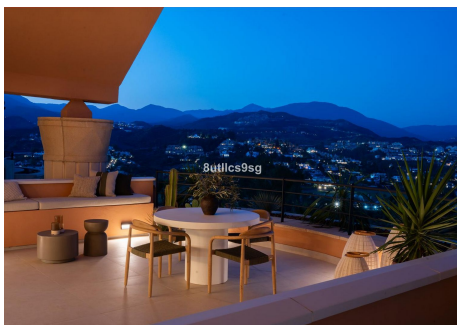

IDILIQ

ESTATES