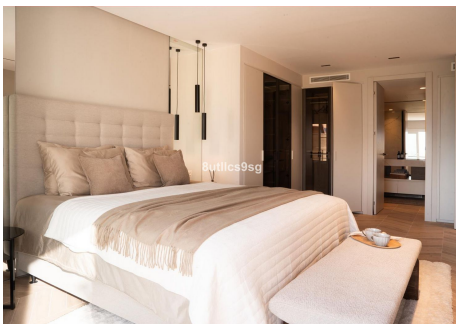

IDILIQ

ESTATES