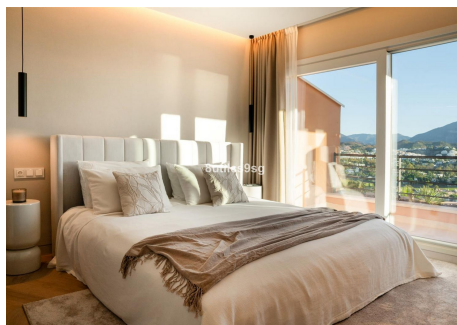

IDILIQ

ESTATES