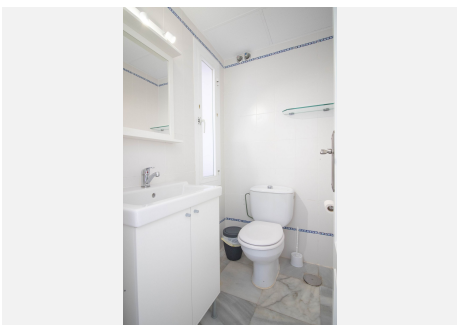

IDILIQ

ESTATES

the Costa del Sol.

+34 951 123 083 | +44 (0)330 179 8687 | info@idiliqestates.com Local 28, Edificio D, Centro de Negocios Puerta de Banús, N-340, Km 175, 29660 Nueva Andlucia