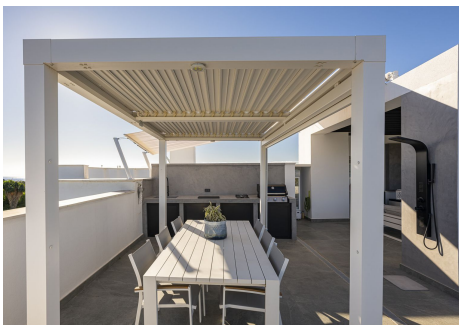

IDILIQ

ESTATES