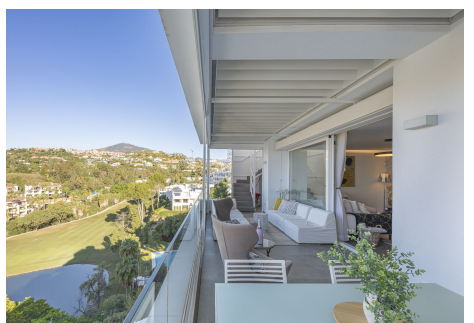

IDILIQ

ESTATES