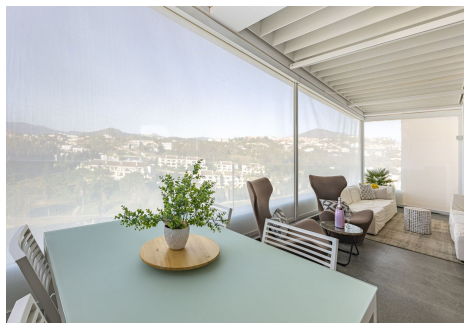

IDILIQ

ESTATES