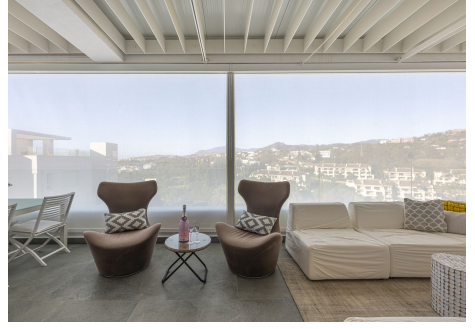

IDILIQ

ESTATES