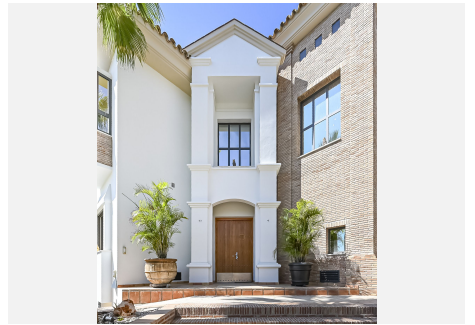

IDILIQ

ESTATES