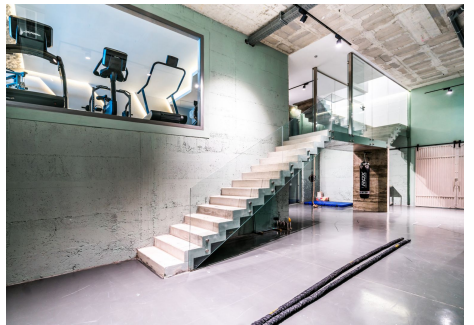

IDILIQ

ESTATES