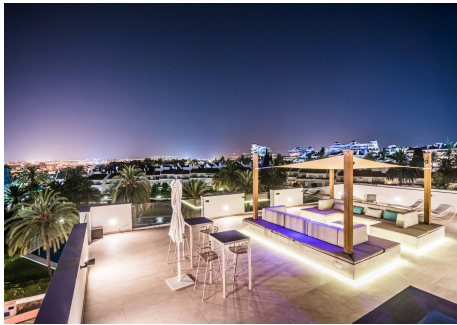

IDILIQ

ESTATES