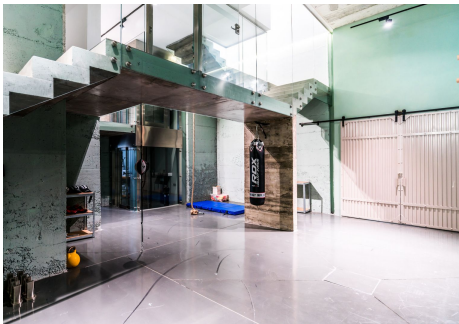

IDILIQ

ESTATES