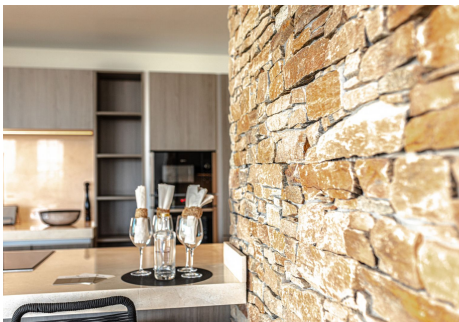

IDILIQ

ESTATES

qualities, some of Spain's most opulent hotels and urbanisations have chosen it, making Benahavís one of the most sought-after holiday resorts on the Costa del Sol.