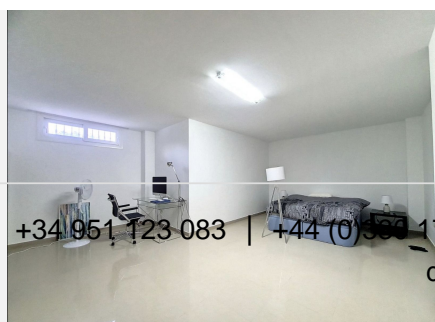

513 m²

PLOT

852 m²

TERRACE

90 m²

An Andalusian-style villa on the Costa del Sol Discover an exceptional villa on the Costa del Sol, perfect for those seeking tranquillity and comfort. Located in an area with breathtaking views of the Mediterranean Sea, this property is a haven of peace, surrounded by the natural beauty of the Andalusian landscape. Each morning, let yourself be enchanted by the spectacular sunrises that light up the horizon. A magical place This villa is much more than just a house; it's a magical place where time seems to stand still. Breathtaking views of the sea and surrounding hills create a serene atmosphere, ideal for recharging your batteries. Whether you want to relax by the pool or explore the charming nearby villages, this privileged location offers you the best of the Costa del Sol. Enormous potential As well as its undeniable charm, this villa has exceptional potential. With a few simple adjustments, you can transform part of the space into a magnificent guest flat, perfect for welcoming friends or family. Imagine offering your loved ones an unforgettable stay in this idyllic setting, while preserving your privacy. Villa features - Ground floor: Spacious entrance hall, spacious living room with wood-burning stove and direct access to the terrace, dining room, open-plan kitchen, two double bedrooms, two bathrooms and guest toilet. - First floor: Two bedrooms with sea-view terrace. - Basement: Garage for three vehicles, multi-purpose room with natural light, utility room and very large laundry room. - Heated swimming pool and photovoltaic panels for energy self-sufficiency. With 325

+34 951 123 083 | +44 (0)330 179 8687 | info@idiliqestates.com Local 28, Edificio D, Centro de Negocios Puerta de Banús, N-340, Km 175, 29660 Nueva Andlucia

IDILIQ

ESTATES

m² of living space on an 852 m² plot, this villa is ready to become your haven on the Costa del Sol. Come and discover this unique place where comfort and beauty meet!