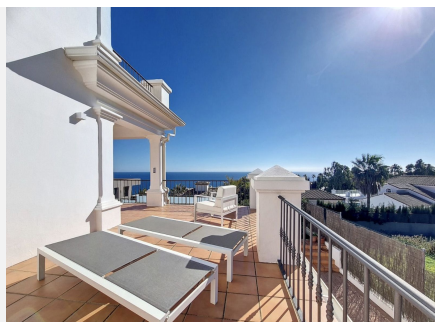

IDILIQ

ESTATES

m² of living space on an 852 m² plot, this villa is ready to become your haven on the Costa del Sol. Come and discover this unique place where comfort and beauty meet!

+34 951 123 083 | +44 (0) 560 179 8687 | info@idiliquestates.com Local 28, Edificio D, Centro de Negocios Puerta de Banús, N-340, Km 175, 29660 Nueva Andalucía