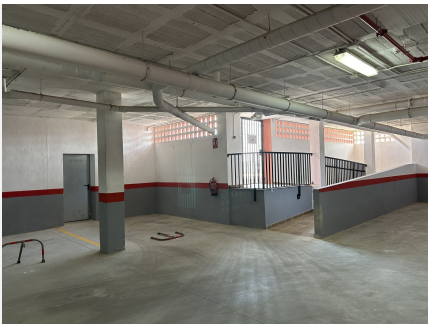

IDILIQ

ESTATES