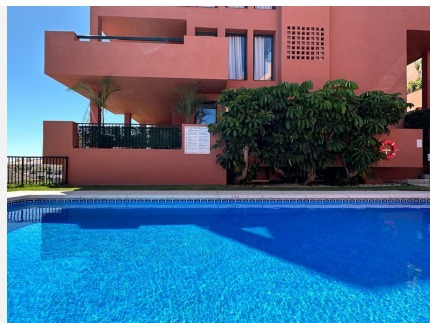

IDILIQ

ESTATES