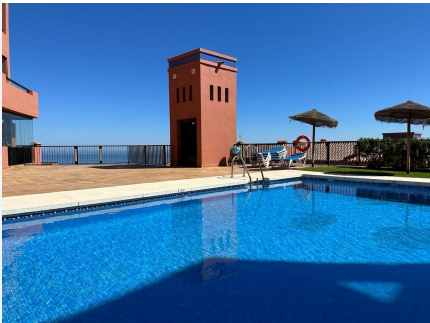

IDILIQ

ESTATES