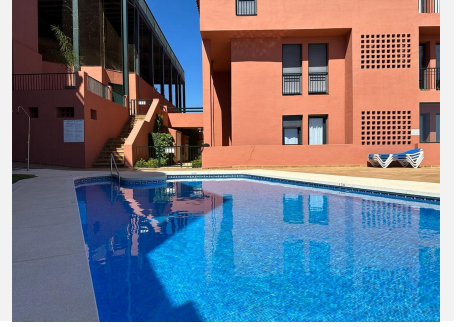

IDILIQ

ESTATES