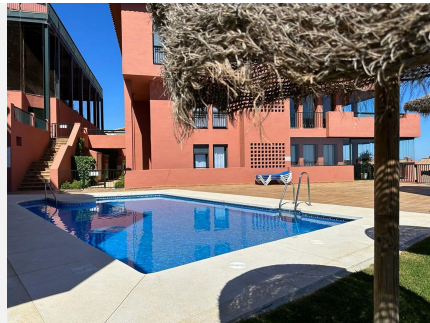

IDILIQ

ESTATES