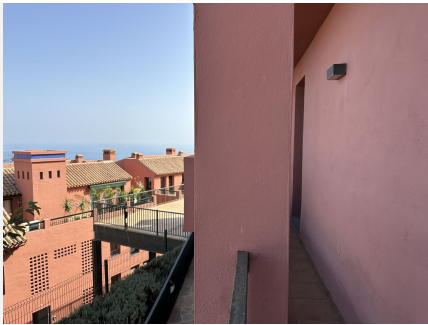

IDILIQ

ESTATES