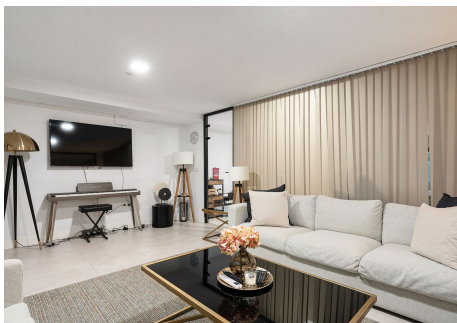

IDILIQ

ESTATES