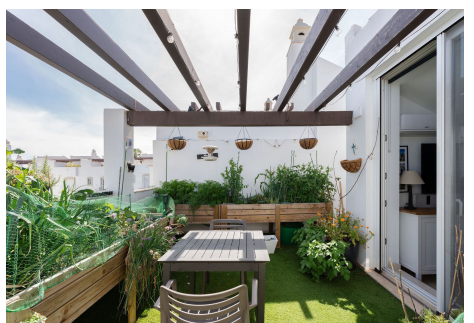

IDILIQ

ESTATES