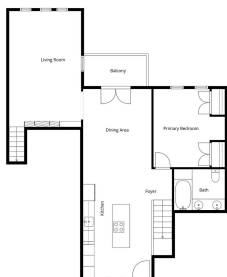

IDILIQ

ESTATES