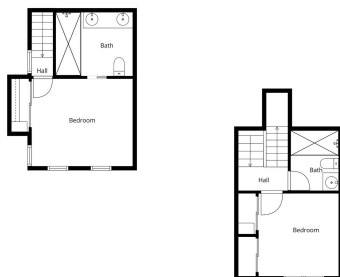

IDILIQ

ESTATES