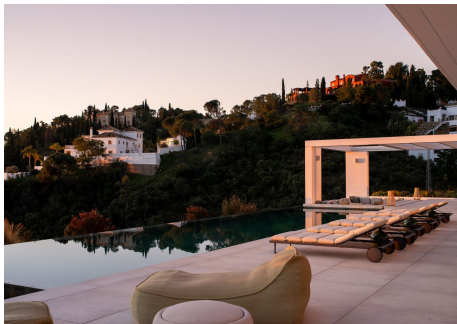

IDILIQ

ESTATES