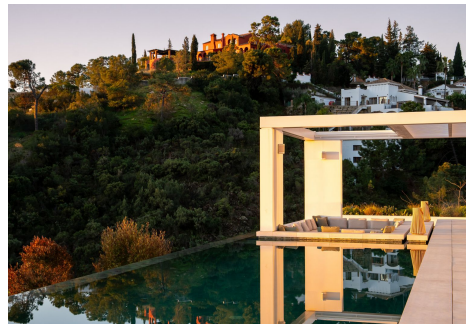

IDILIQ

ESTATES