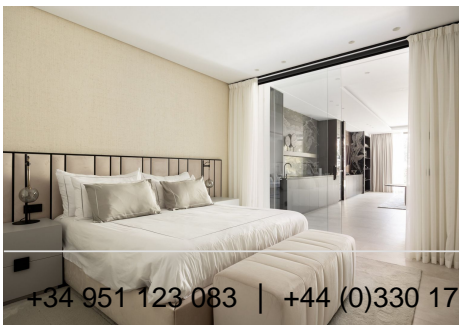

1175 m²

PLOT

3835 m²

TERRACE

350 m²

An exceptional seven-bedroom contemporary estate, set on a prime plot within the prestigious gated community of El Madroñal. Elevated in the hills above Marbella, this exclusive enclave offers 24-hour security—including one of the few gated communities with armed security—along with complete privacy and a peaceful natural setting, just a short drive from the region's finest luxury amenities. The property itself is further enhanced by an advanced perimeter fence with motion detection, ensuring an additional layer of security and peace of mind.

Thoughtfully designed to embrace its surroundings, the villa centers around a light-filled open-plan living space where panoramic mountain and sea views take focus. A striking entrance leads into a spectacular double-height living area, seamlessly connected to an elegant lounge, formal dining space, and a sleek designer kitchen. A beautifully appointed guest suite completes this level. Expansive floor-to-ceiling windows open onto generous terraces and a stunning infinity pool, creating a seamless indoor-outdoor flow and allowing the views to be enjoyed from every angle.

IDILIQ

ESTATES

The first floor is dedicated to refined comfort, featuring a magnificent master suite with a private sitting area and an indulgent spa-style bathroom. Two additional bedroom suites on this level are equally well-appointed, each enjoying breathtaking panoramic vistas.

The lower level is designed for leisure and wellness, offering an impressive private spa with a heated indoor pool, sauna, hammam, and a fully equipped gym. This floor also features a stylish bar, perfect for entertaining. In addition, there are two further guest suites and a fully self-contained apartment with its own living room, fully equipped kitchen, bedroom, and bathroom—creating a private and versatile space ideal for guests