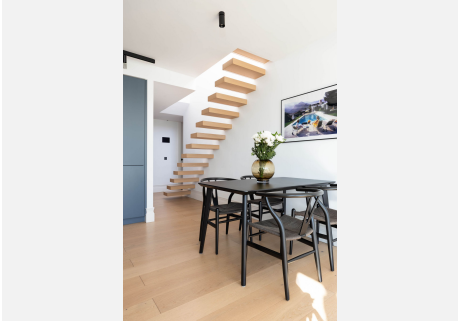

IDILIQ

ESTATES