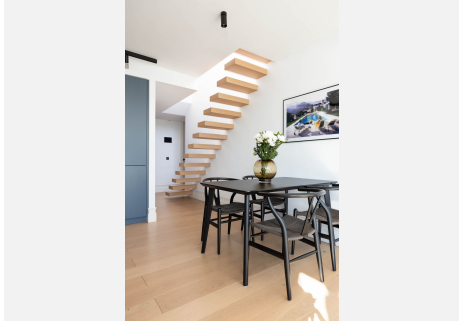

IDILIQ

ESTATES