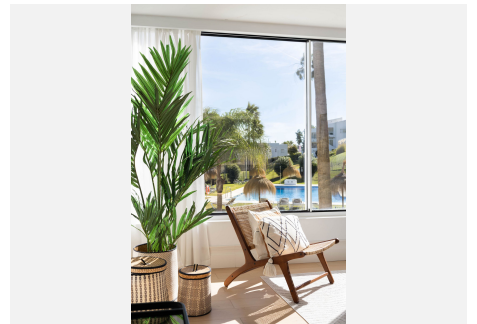

IDILIQ

ESTATES