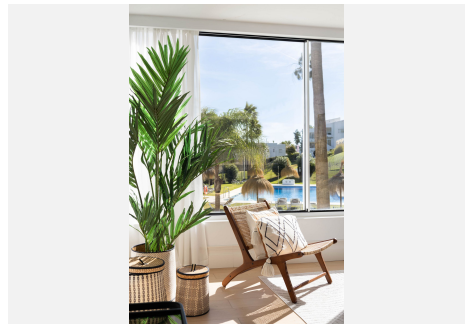

IDILIQ

ESTATES