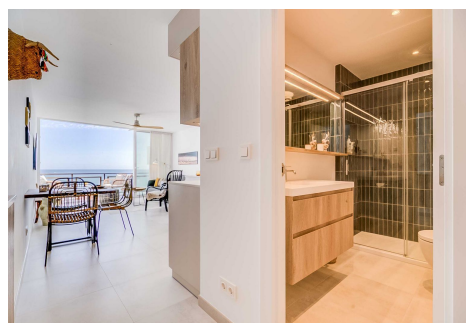

IDILIQ

ESTATES