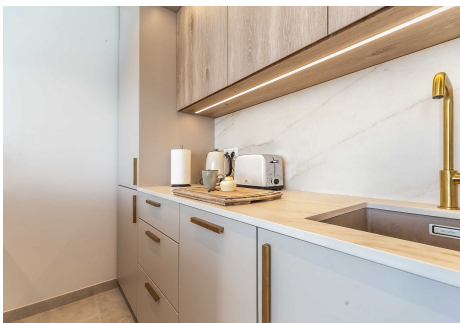

IDILIQ

ESTATES