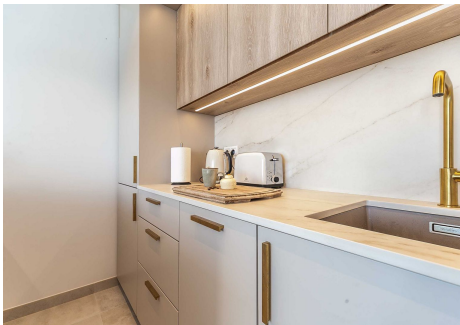

IDILIQ

ESTATES