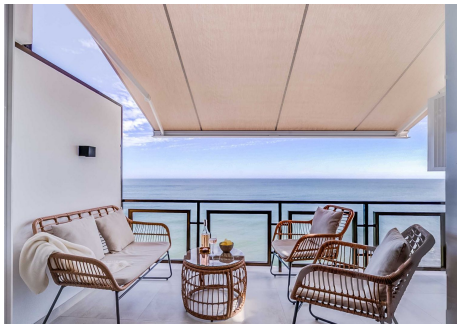

IDILIQ

ESTATES