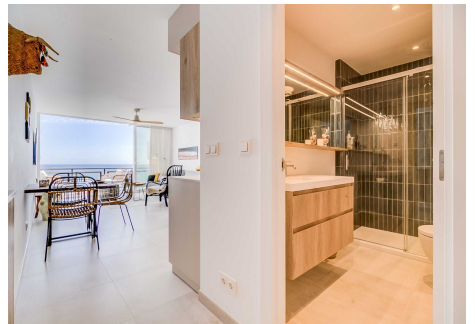

IDILIQ

ESTATES