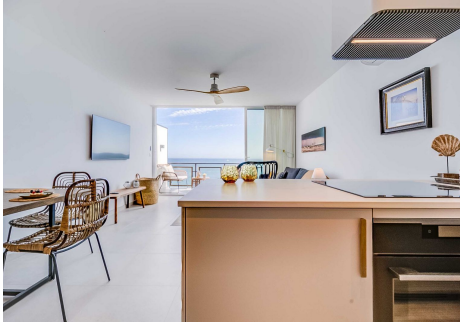

IDILIQ

ESTATES