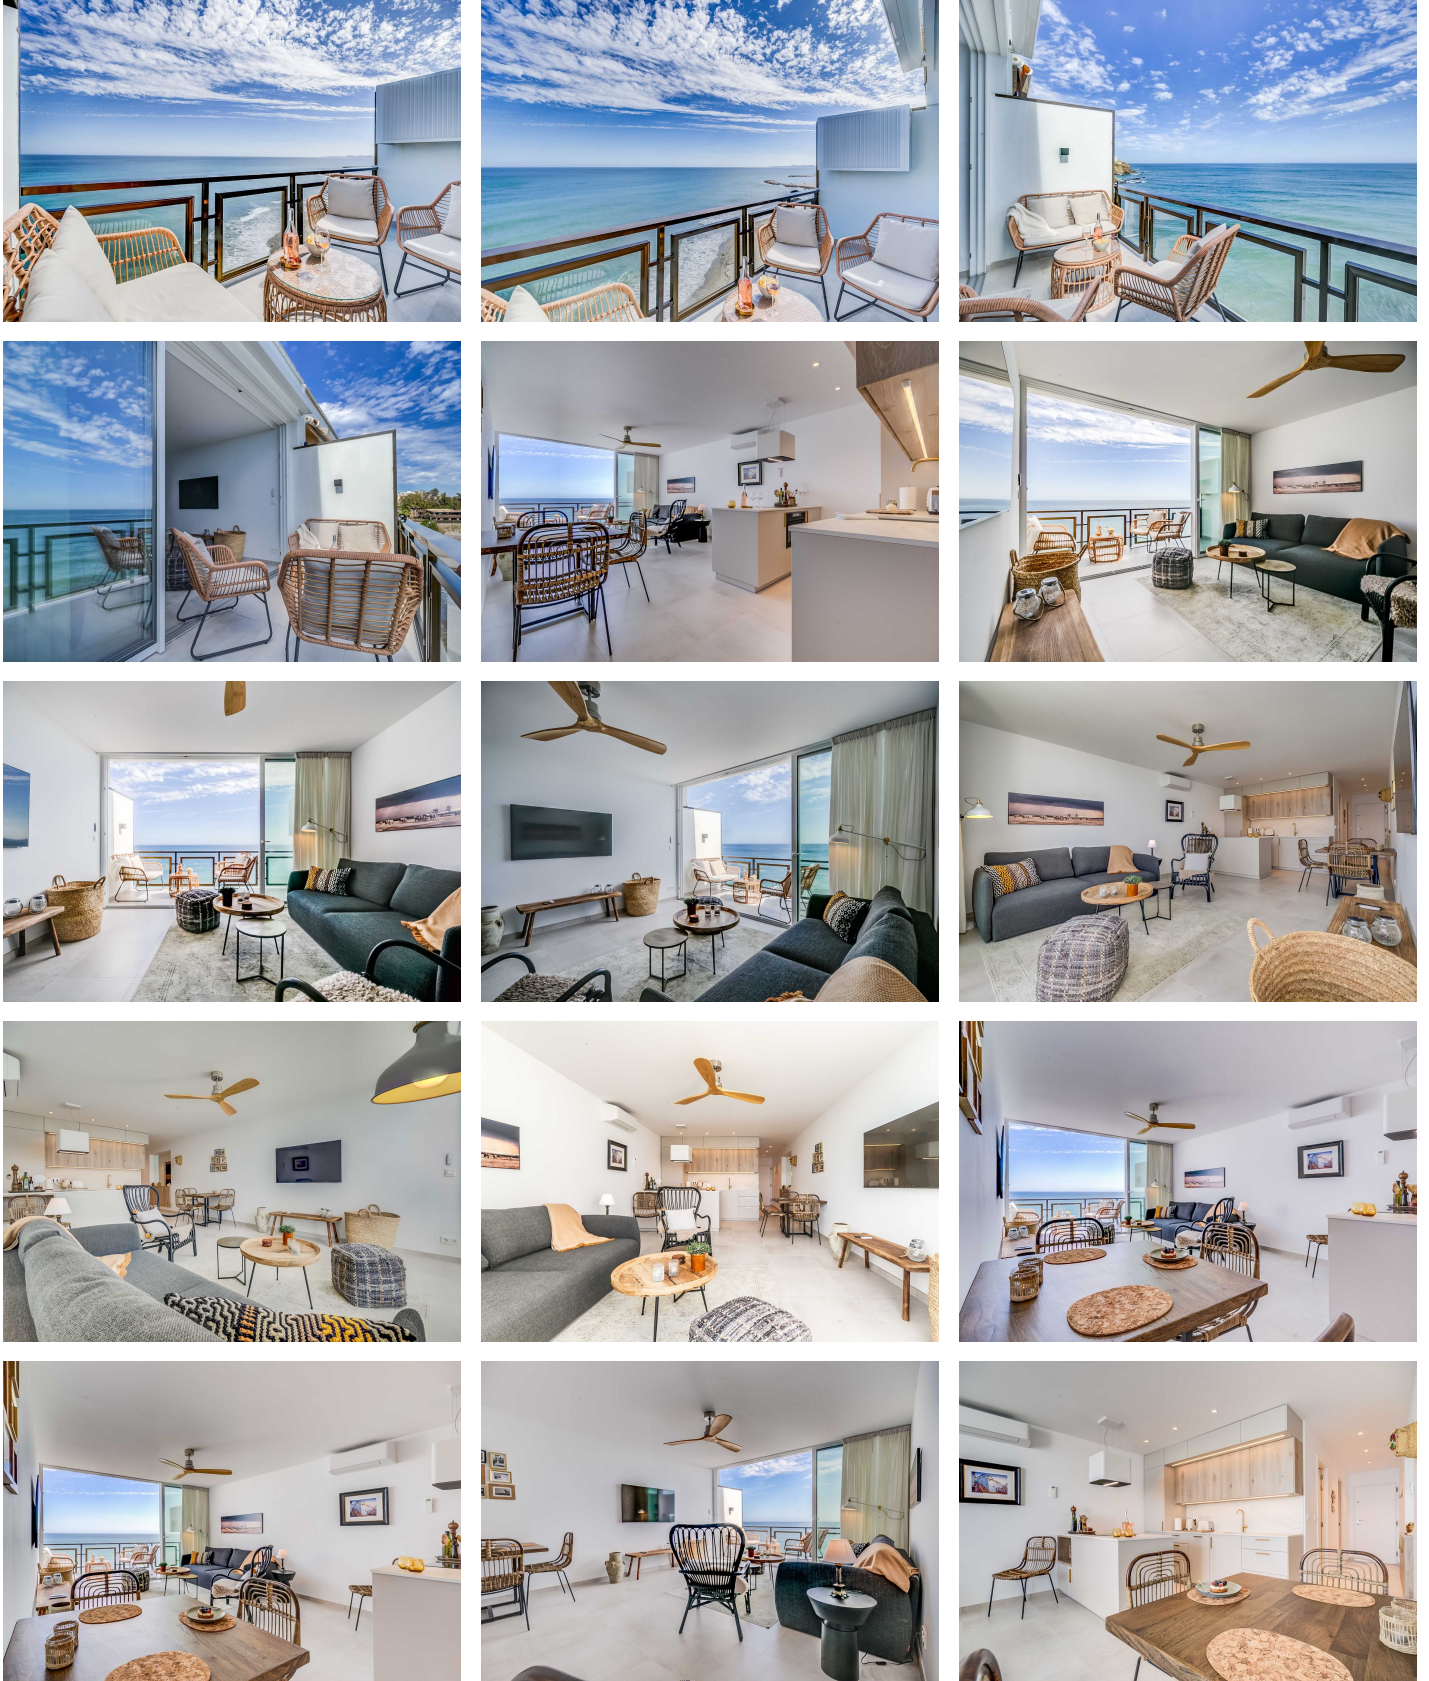

IDILIQ

ESTATES