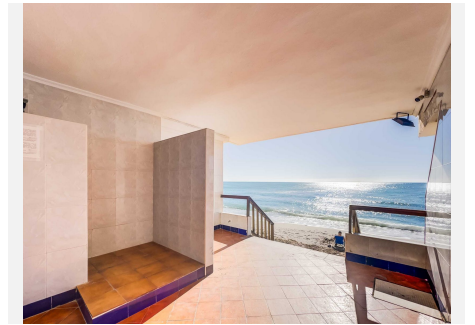

IDILIQ

ESTATES