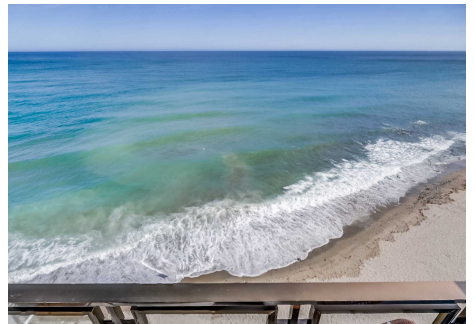

IDILIQ

ESTATES