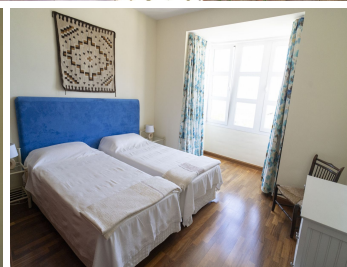

IDILIQ

ESTATES

R4586455

📍 La Cala Golf

REF# R4586455 1.250.000 €

BEDS

4

BATHS

3.5

BUILT

281 m²

PLOT

803 m²

This property has the Andalusian charming style, designed by the prestigious architects Gonzalez & Jacobson. This beautiful Villa is walking distance to the driving range and golf academy, with nice open views of La Cala Resort, the golf courses and the mountains. Distributed in two floors the Villa has 4 bedrooms, 3 bathrooms, 1 guest toilet and a complete bathroom by the swimming pool area. Built on a 803 m² plot, it has a total of 281 m² built plus a garden area and terraces. Upon entering the property, there is a spacious bright hall. This Villa has an ample kitchen open to dining area and comfortable utility room next to the kitchen. From the kitchen there is access to the terrace and the barbeque area. The property is bright and spacious with a separate living area with open fireplace and big sliding glass doors. The living room leads out onto the main terrace with amazing views of the resort and access to the garden and pool area. Downstairs there is an en-suite master bedroom used as an office. The upper level of the villa has two guest bedrooms with large fitted wardrobe sharing an independent bathroom. One of the guest bedrooms has beautiful sea views. The master bedroom has access to a second spacious terrace. It has a walking closet and an en-suite bathroom with shower and bath. Other highlights of this amazing Villa: Hot/cold air conditioning installed. Underfloor heating in all 3 bathrooms. Beautiful wooden floor on the upper floor and staircase. Private parking with direct access to the property. Two big storages by the pool area. Become part of a

+34 951 123 083 | +44 (0)330 179 8687 | info@idiliqestates.com Local 28, Edificio D, Centro de Negocios Puerta de Banús, N-340, Km 175, 29660 Nueva Andalucía