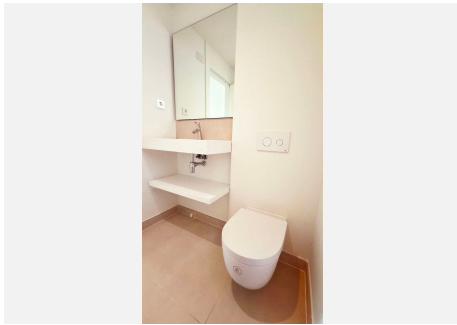

IDILIQ

ESTATES