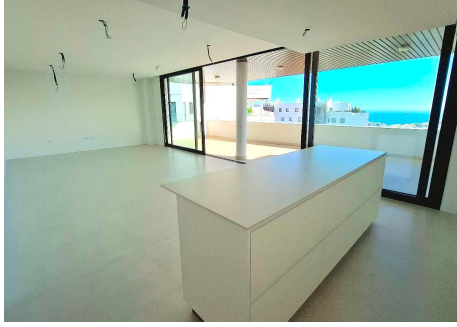

IDILIQ

ESTATES