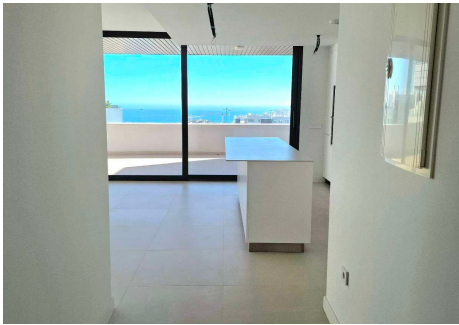

IDILIQ

ESTATES