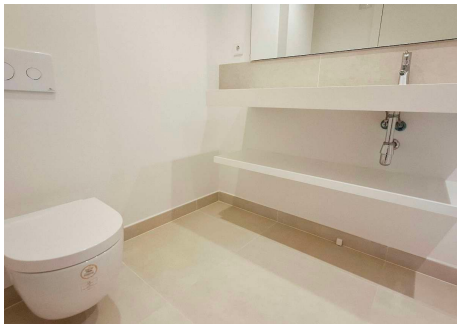

IDILIQ

ESTATES