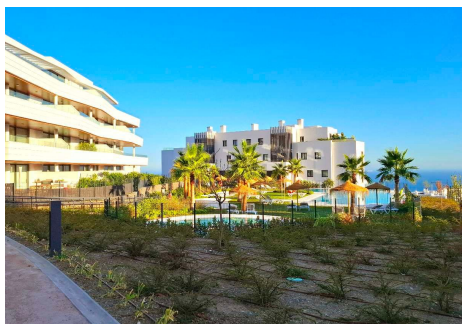

IDILIQ

ESTATES