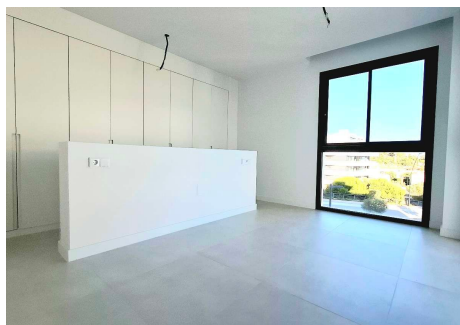

IDILIQ

ESTATES