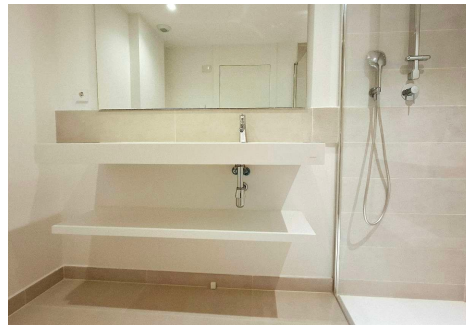

IDILIQ

ESTATES