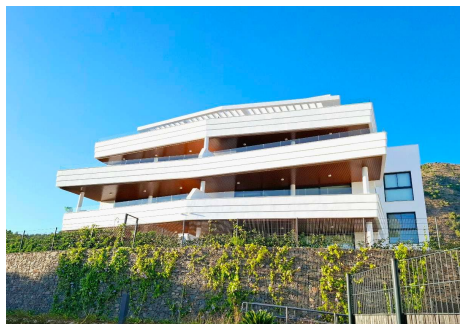

IDILIQ

ESTATES