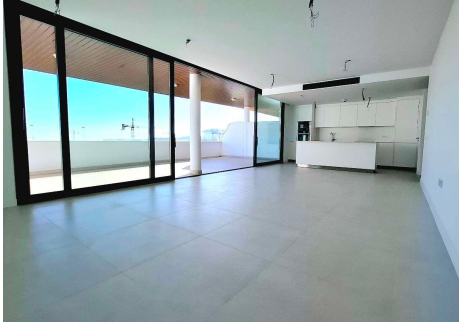

IDILIQ

ESTATES