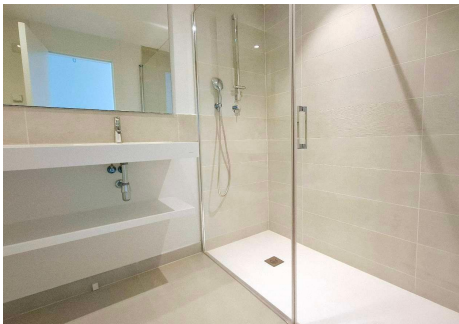

IDILIQ

ESTATES