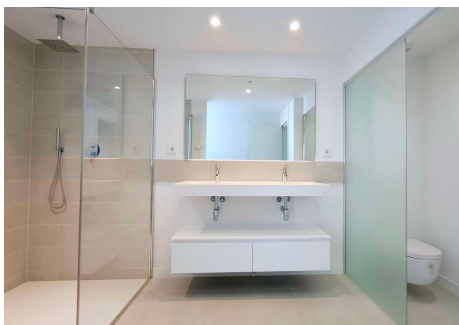

IDILIQ

ESTATES