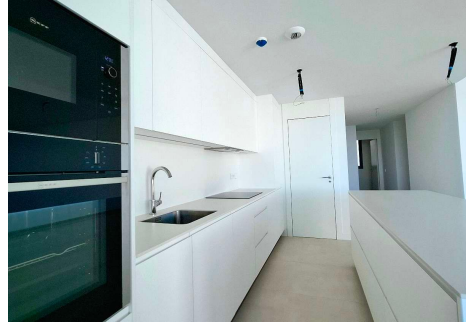

IDILIQ

ESTATES