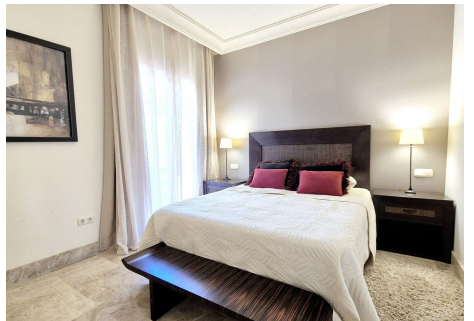

IDILIQ

ESTATES