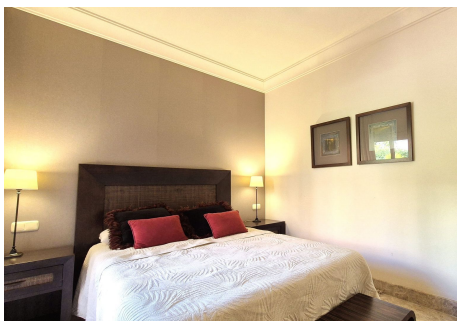

IDILIQ

ESTATES