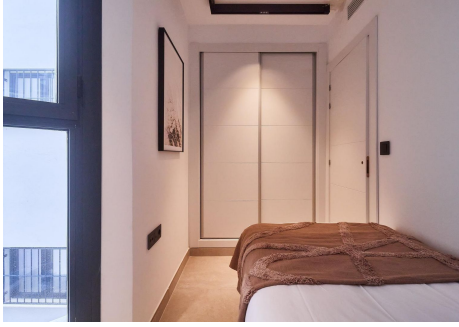

IDILIQ

ESTATES