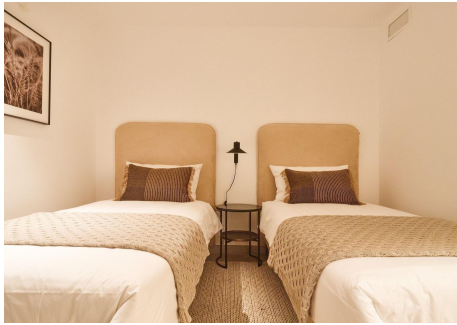

IDILIQ

ESTATES