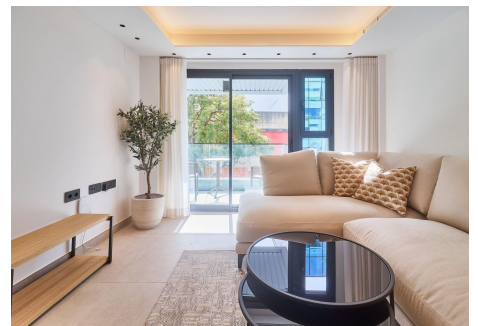

IDILIQ

ESTATES

50m: Plaza de la Constitución, secure public parking with long-term passes, shops, services, and leisure activities.

200m: Commuter Rail Station and Taxi and Bus Stop

200m: Fuengirola Town Hall

350m: One of the best Blue Flag beaches on the Costa del Sol.

Malaga International Airport is 25 minutes away with a direct train connection.

Marbella is 30 minutes away by car or bus.

Fuengirola is a popular tourist destination on the Costa del Sol (Malaga), known for its extensive sandy beaches, warm climate, and multicultural atmosphere, with a rich Phoenician and Roman history evidenced by Sohail Castle and archaeological sites such as the Torreblanca Baths. It is a predominantly tourist town with a wide range of leisure, dining, and services, and a large international population, located within the Western Costa del Sol region.

This is undoubtedly a great investment that will appreciate in value in the coming years thanks to its prime location.