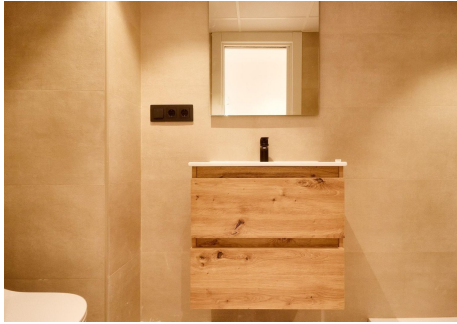

IDILIQ

ESTATES