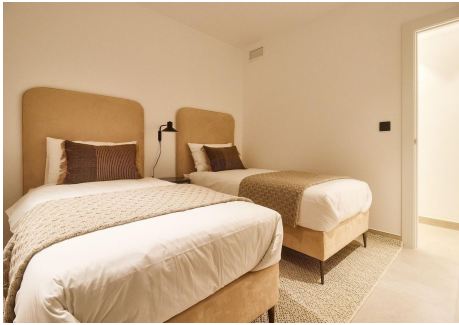

IDILIQ

ESTATES