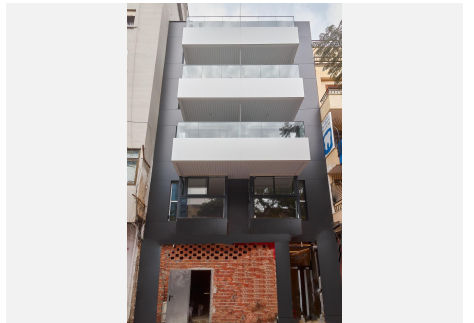

IDILIQ

ESTATES