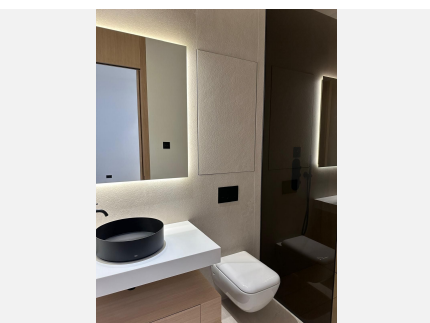

IDILIQ

ESTATES