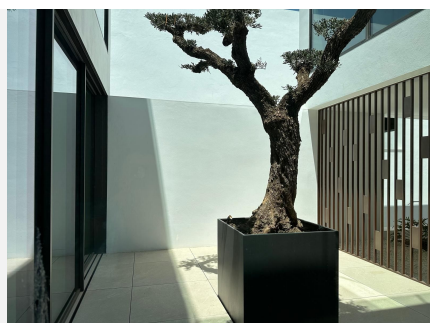

IDILIQ

ESTATES