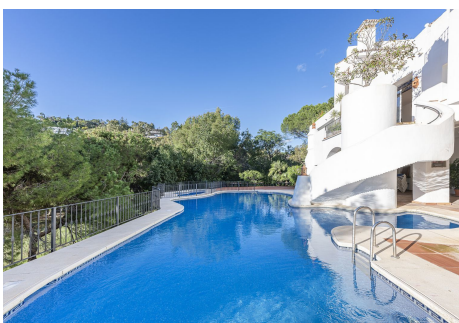

IDILIQ

ESTATES