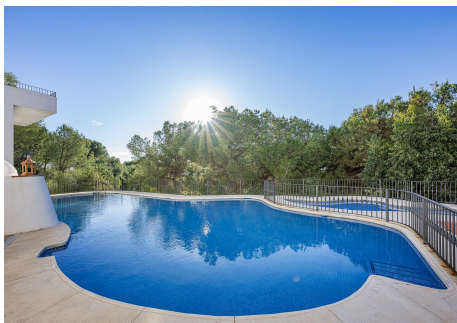

IDILIQ

ESTATES