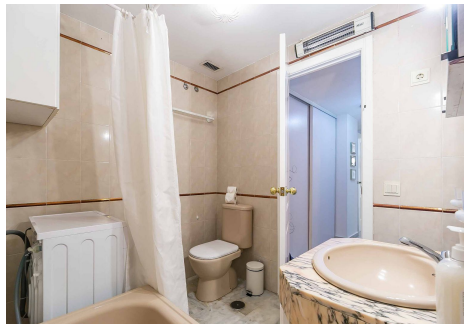

IDILIQ

ESTATES