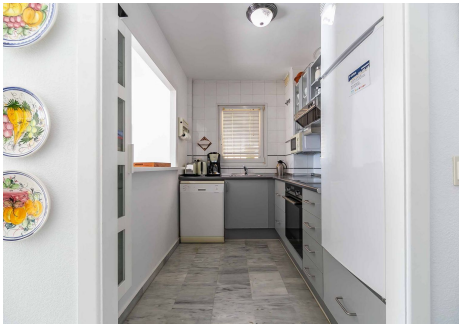

IDILIQ

ESTATES

Bus stop: 20m Beach: 200m Malaga airport: 13km Benalmádena Costa:500m Benalmádena Pueblo: 3km Arroyo de la Miel: 3km Torremolinos: 10km Fuengirola : 10km Attractions near the apartment: (within 3 km) Aquarium Selwo Marina Paloma park Castillo de Bil Bil Tivoli World Casino de Torrequebrada Puerto Marina (harbour) Benalmádena Exhibition Centre Butterfly Park Budha Stupa