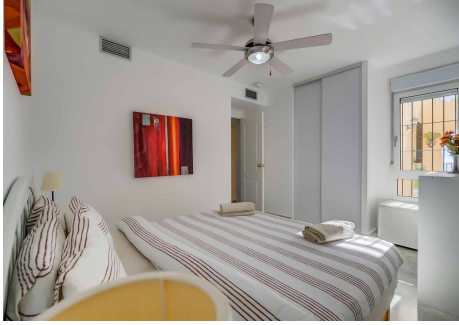

IDILIQ

ESTATES